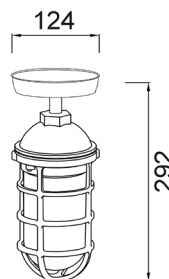

Exterior Lighting

VILLAKU1
(Matte Black)

VILLAKU2
(Matte White)

VILLAKU

Exterior Cylinder Aluminium & Glass with Cage Ceiling / Wall Lights IP44

- Input voltage: 220-240V
- Material: aluminium & clear glass
- Lamp holder: 1xE27 (Max.60W globe)
- Globe not included

 E27	IP44 Rated	2YEAR Replacement Warranty
--	----------------------	---

Part No.	Description	Colour	Material	Box Size	Box Weight	Carton Qty
VILLAKU1	Wall/Ceiling ES Cylinder Matt Blk Alum & Glass w/cage	Matte Black	Aluminium	32X14X14cm	1.2kg	1/6
VILLAKU2	Wall/Ceiling ES Cylinder Matt Wh Alum & Glass w/cage	Matte White	Aluminium	32X14X14cm	1.2kg	1/6